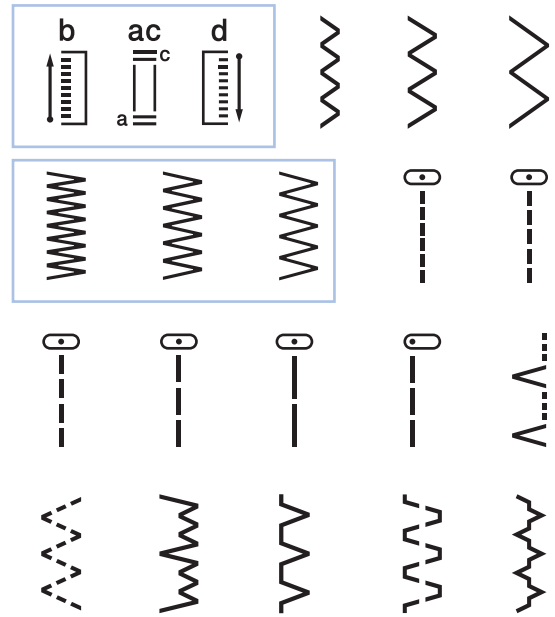

# JK17B

**brother**  
at your side

## JK17B Sewing Machine

Compact and easy to use sewing and mending machine. Featuring a wide range of stitches and free arm conversion.

Built-in Needle Threader

Quick-set Drop-in Top Bobbin

4-step Buttonhole

17 Built-in Stitches

JK17B 17 Stitches

Features at a glance	JK17B
Built-in stitches	17
Built-in needle threader	✓
Top load bobbin	✓
LED light	✓
Button hole	4 step
Free arm	✓
Maximum stitch width	5mm
Maximum stitch length	4mm
QR code for instruction movie	✓