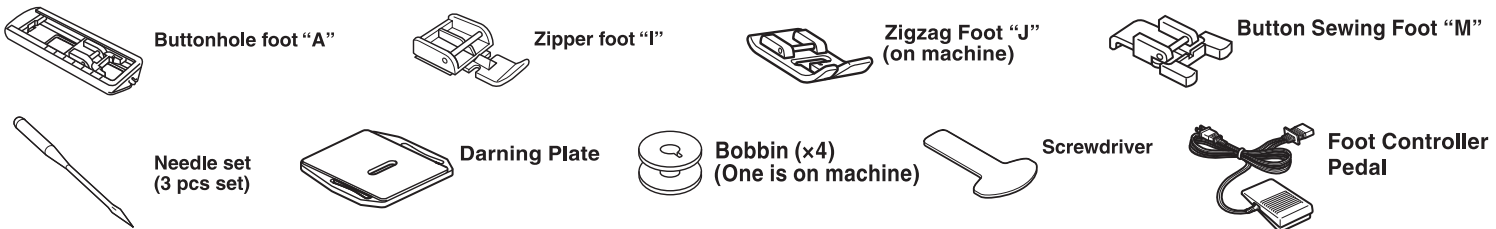

Contact:

brother
at your side

www.brother.com.sg