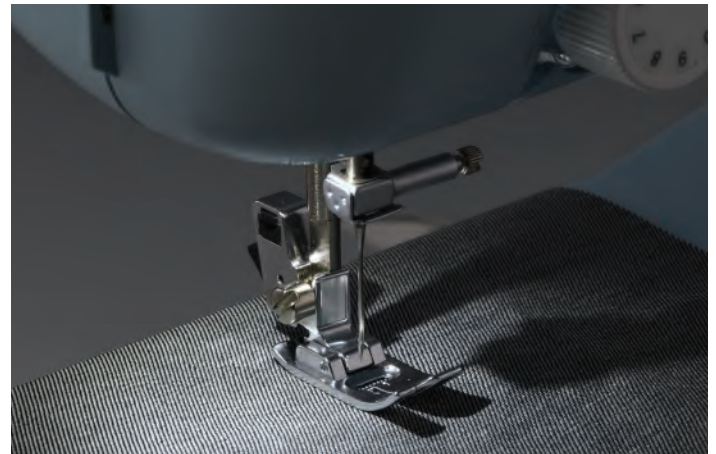

## JK17B Sewing Machine

Compact and easy to use sewing and mending machine. Featuring a wide range of stitches and free arm conversion.

Built-in Needle Threader

Quick-set Drop-in Top Bobbin

4-step Buttonhole

17 Built-in Stitches

JK17B 17 Stitches

Features at a glance	JK17B
Built-in stitches	17
Built-in needle threader	✓
Top load bobbin	✓
LED light	✓
Button hole	4 step
Free arm	✓
Maximum stitch width	5mm
Maximum stitch length	4mm
QR code for instruction movie	✓