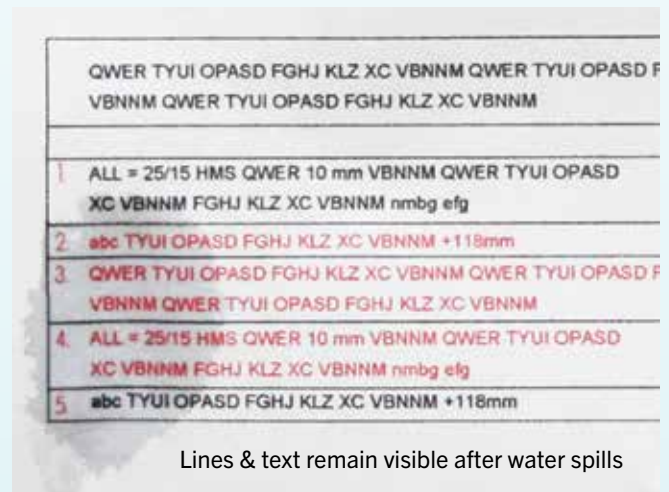

Vivid Red

Printed with conventional colour

Printed with Vivid Red colour

Effects of water spills* on prints

Lines & text remain visible after water spills

Printed with TC-20

*Water droplets on the drawing 24 hours after it was printed on plain paper "Red Label 75gsm"