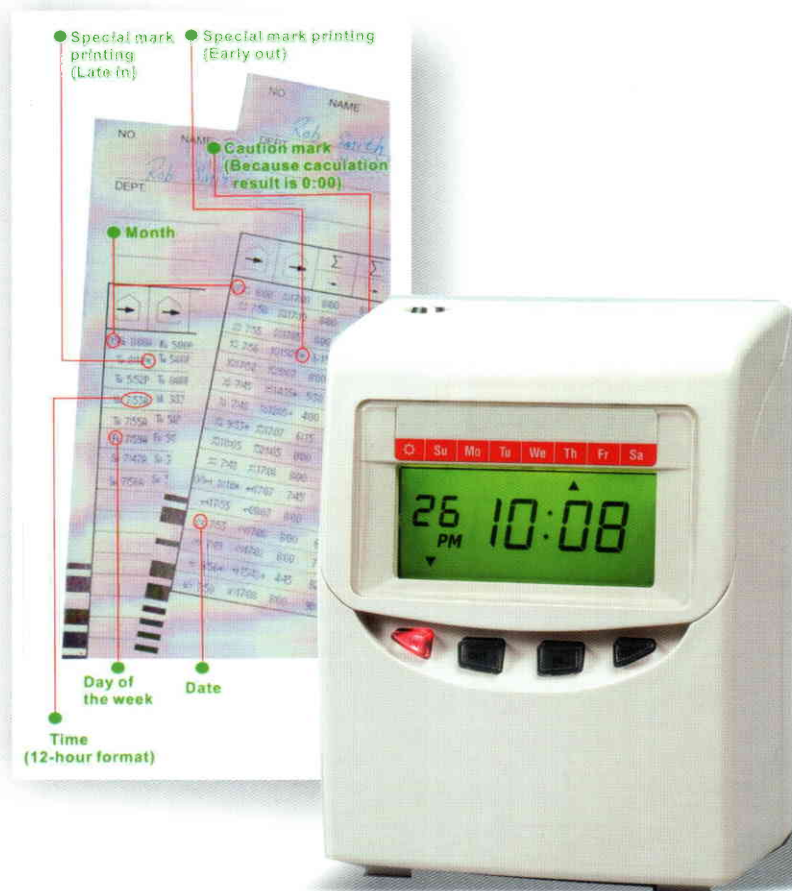

## ETP-20

The ETP-20 is a **Time/Data Stamping** machine with multiple functions and many applications. It is an ideal choice for business which require to **record the date** or **do numbering**. Useful for all banks, shops, shipping and delivery companies who wish to stamp a logo/time/date on documents.

- ✘ Large illuminated window & Alarm setting
- ✘ Optional **back up battery** to store all data and settings
- ✘ 13 preprogrammed comments including **RCVD, SENT, PAID, IN OUT**
- ✘ **15 date printing formats**
- ✘ **7 languages options for print**
- ✘ **Manual/Automatic print setting**
- ✘ **Numbering function and Password protection**
- ✘ Dot matrix printing method
- ✘ Monthly time accuracy of  $\pm 15$  seconds
- ✘ **Customizable printing** of up to 3 separate lines and 31 characters per line

## ETP-5

The **ETP-5 Calculating Time Recorder** prints not only the daily “*Check-In*” and “*Check-Out*” times but will also automatically calculate the time between and the cumulative total of the times. This is the world's most sophisticated calculating time recorder which saves time and cost when calculating pay roll operations.