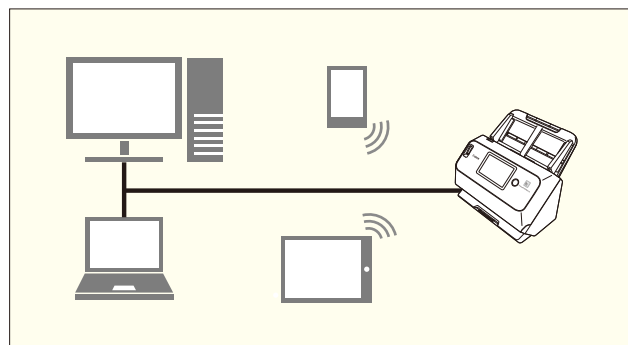

The Scanner that Fits with your Business

The imageFORMULA DR-S150 is designed to fit with however you work. Link it up to your network and access it from a variety of means: PCs, smart devices – or even perform scan tasks right at the device itself. The large-format color touch panel makes every job straightforward and intuitive.

Business usability

- Install wherever there is network (wired/wireless)
- Operable from assorted devices

Intuitive touch panel

- Simple to operate, fast to finish
- Work without a computer

Work simpler. Work smarter. With the imageFORMULA DR-S150 scanner.

Connect the imageFORMULA DR-S150 and share its capabilities with every computer on the network. Work from anywhere in the office – and even on your smart device.

The large, intuitive interface of the color touch panel makes it easy to complete your tasks. Simply touch the job title and execute the process you want. It is so easy to operate, your co-workers can complete tasks right from the first use.

Connect the imageFORMULA DR-S150 to your office network to share its functions with everyone. Its small footprint means you can place it where bigger scanners will not fit – even at the reception counter where customers can see as you scan the data.