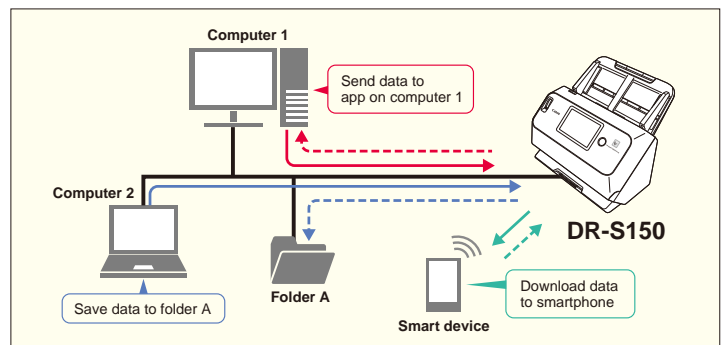

The Scanner that Fits with your Business

The imageFORMULA DR-S150 is designed to fit with however you work. Link it up to your network and access it from a variety of means: PCs, smart devices – or even perform scan tasks right at the device itself. The large-format color touch panel makes every job straightforward and intuitive.

Connect the imageFORMULA DR-S150 and share its capabilities with every computer on the network. Work from anywhere in the office – and even on your smart device.

The large, intuitive interface of the color touch panel makes it easy to complete your tasks. Simply touch the job title and execute the process you want. It is so easy to operate, your co-workers can complete tasks right from the first use.

Connect the imageFORMULA DR-S150 to your office network to share its functions with everyone. Its small footprint means you can place it where bigger scanners will not fit – even at the reception counter where customers can see as you scan the data.

Install wherever you have LAN / Wi-Fi

Access from wide variety of devices

You can operate the scanner from your computer, smart device* or even at the scanner itself. Scan to your PC, download directly to your smart device to share, or send to a specific network folder – the choice is yours.