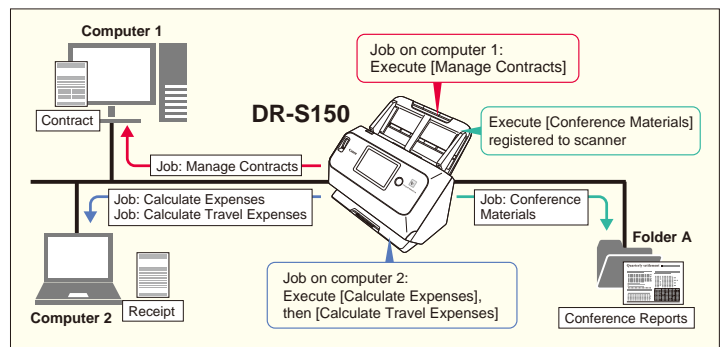

DR Processor image processing engine

At the heart of the scanner is the DR Processor image processing engine. Its high-speed CPU makes fast, high-quality scans possible without dependence on PC performance. It supports the latest interfaces (such as USB3.1 Gen1) and automatically reduces uneven coloring for optimal OCR (Optical Character Recognition).

► Easy menu operation

Intuitive touch panel

Scan settings and storage folders can be registered in advance, so you just have to select the procedures you want from the touch panel. This shortens and simplifies the process, reduces mistakes and lightens the administrator's workload.

Pre-set processes help reduce errors.

Standalone capable

Use the touch panel to select and execute jobs registered on computers or smart devices on your network. There's no need to return to the computer when the job is complete. You can even specify a shared folder for storing data, so you can do all your scanning work at the scanner, without using a computer.

Execute jobs directly from the scanner.

Active Threshold

Brightness and contrast are automatically optimized for each document, eliminating the need for advance preparation and manual categorization for different forms.