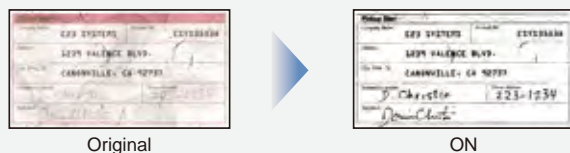

Execute jobs directly from the scanner.

Active Threshold

Brightness and contrast are automatically optimized for each document, eliminating the need for advance preparation and manual categorization for different forms.