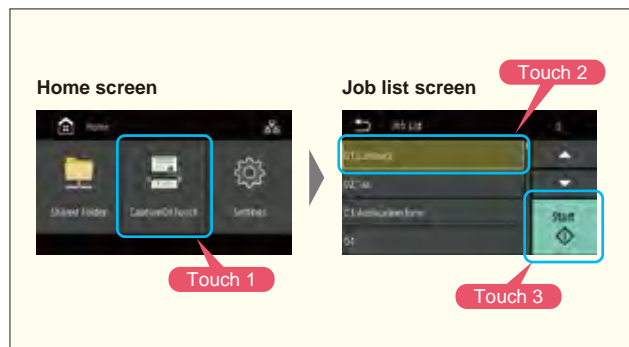

Function

Intuitive large-format color LCD touch panel

The scanner is equipped with a 4.3-inch large-format color LCD touch panel. Designed with operability in mind, the interface is intuitive even for new users, yet optimised for efficiency.

DR Processor image processing engine

At the heart of the scanner is the DR Processor image processing engine. Its high-speed CPU makes fast, high-quality scans possible without dependence on PC performance. It supports the latest interfaces (such as USB3.1 Gen1) and automatically reduces uneven coloring for optimal OCR (Optical Character Recognition).

► Easy menu operation

Intuitive touch panel

Scan settings and storage folders can be registered in advance, so you just have to select the procedures you want from the touch panel. This shortens and simplifies the process, reduces mistakes and lightens the administrator's workload.